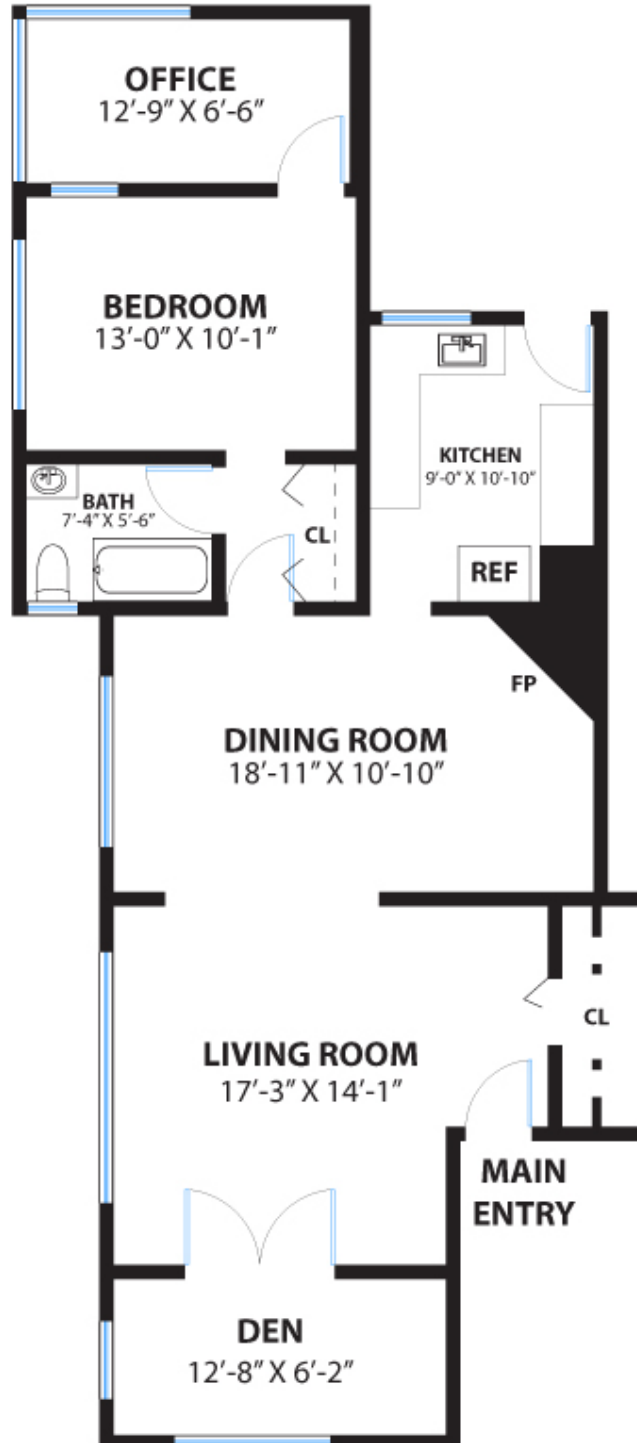

COLDWELL BANKER
REALTY

2711 VIRGINIA STREET #2

BERKELEY

PROPERTY SQ FT INFORMATION

LIVING SPACE: 1076 SQ FT

* Main House (Main Floor): 1076 Sq Ft

COMBINED: 1076 Sq Ft

PRESENTED BY : TASHA ISOLANI
DRE #: 01912249

DISCLAIMER: RENDERING BY OPEN HOMES PHOTOGRAPHY. ALL MEASUREMENTS ARE APPROXIMATE AND MAY NOT BE EXACT.
DO NOT RELY ON THE ACCURACY OF THIS FLOOR PLAN WHEN DETERMINING THE PRICE OF A PROPERTY OR MAKING DECISIONS
REGARDING BUYING OR SELLING OF PROPERTIES WITHOUT INDEPENDENT VERIFICATION.